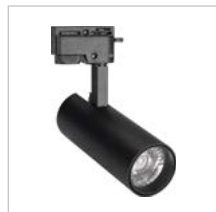

AFINA
4TR
120-121

FLAT TRACK
4TR
122-123

FOOD

TRUECOLOR

МОДУЛЬНАЯ СИСТЕМА | **POLO**

TUBE TURN
4TR
124-125

FOOD SPECIAL
ZEUS/GERA/SHOP
128-133

TRUECOLOR
ZEUS/GERA
136-139